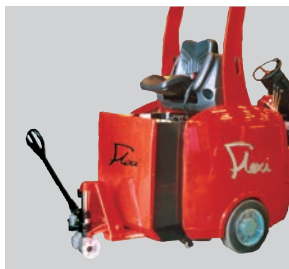

Lift heights to 8.5 metres

Designed to bring Flexi articulated space saving and handling efficiency to users of all popular pallet types.

Stacking performance

Unique 1000mm wide chassis and "Artic" 220° over rotate feature allow block stacking of pallets and drive in rack operation.

Triplex or duplex mast

Lift mast options include triplex full free lift or duplex limited free lift, to suit most warehouse locations.

COMPACT FRONT AXLE AC POWER

Latest AC drive technology for fast acceleration and safe controlled braking. Integrated fault finding and monitoring. Easy turning in very narrow aisles.

FORWARD FACING SEAT

High quality adjustable full suspension seat with operators lumbar support.

EASY BATTERY CHANGE

Low rear lift off or roll off for fast changeovers. Good access for battery topping. No motors or components underneath.

TOUGH SUPER-ELASTIC TYRES

Flexi AC 1000 super-elastic front drive wheels provide excellent grip and traction in all conditions when fully loaded. Resistant to damage and premature failure.

TILTING "CLEAR VISION" MAST