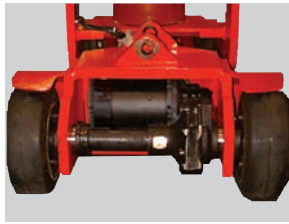

Lift heights to 8.5 metres

Designed to bring Flexi articulated space saving and handling efficiency to users of all popular pallet types.

Stacking performance

Unique 1000mm wide chassis and "Artic" 220° over rotate feature allow block stacking of pallets and drive in rack operation.

Triplex or duplex mast

Lift mast options include triplex full free lift or duplex limited free lift, to suit most warehouse locations.

COMPACT FRONT AXLE AC POWER

Latest AC drive technology for fast acceleration and safe controlled braking. Integrated fault finding and monitoring. Easy turning in very narrow aisles.

FORWARD FACING SEAT

High quality adjustable full suspension seat with operators lumbar support.

EASY BATTERY CHANGE

Low rear lift off or roll off for fast changeovers. Good access for battery topping. No motors or components underneath.